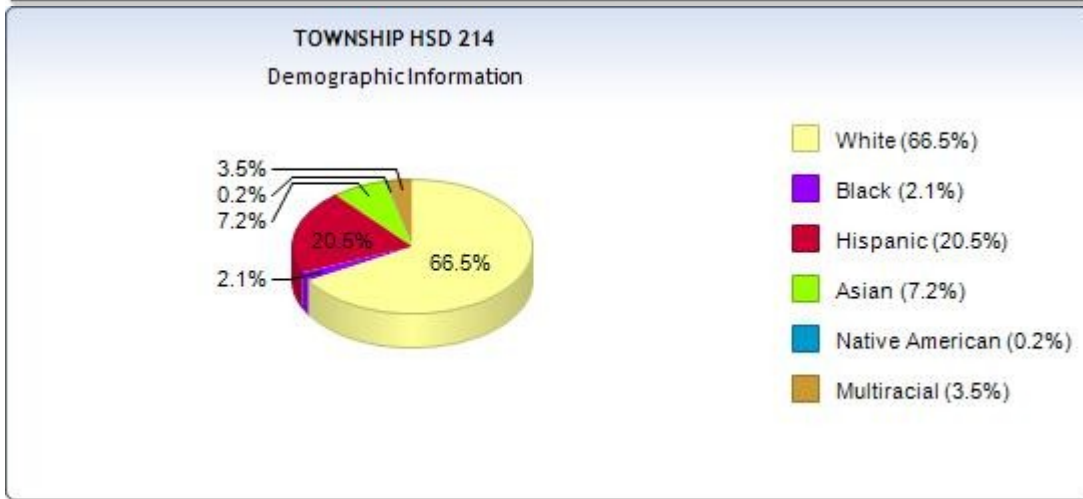

All Tests
 PSAE
 IAA

County: Cook

Suburb: Large 

Administrator

Dr. David R Schuler
 2121 S Goebbert Rd
 Arlington Heights IL 60005
 (847)718-7600

Avg. Teacher Salary: \$91,997

Avg. Teacher Experience: 12.5 Years