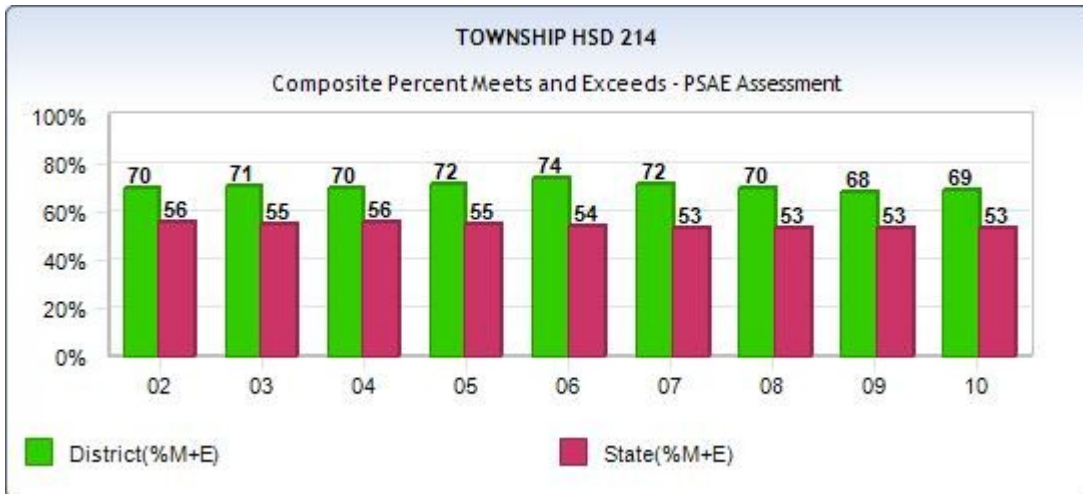

All Tests
 PSAE
 IAA

County: Cook

Suburb: Large 

Administrator

Dr. David R Schuler
 2121 S Goebbert Rd
 Arlington Heights IL 60005
 (847)718-7600

Avg. Teacher Salary: \$91,997

Avg. Teacher Experience: 12.5 Years

Instructional Expenditure Per Pupil (2008-09): \$10,103

Operational Expenditure Per Pupil (2008-09): \$17,000

Low Income: 18%