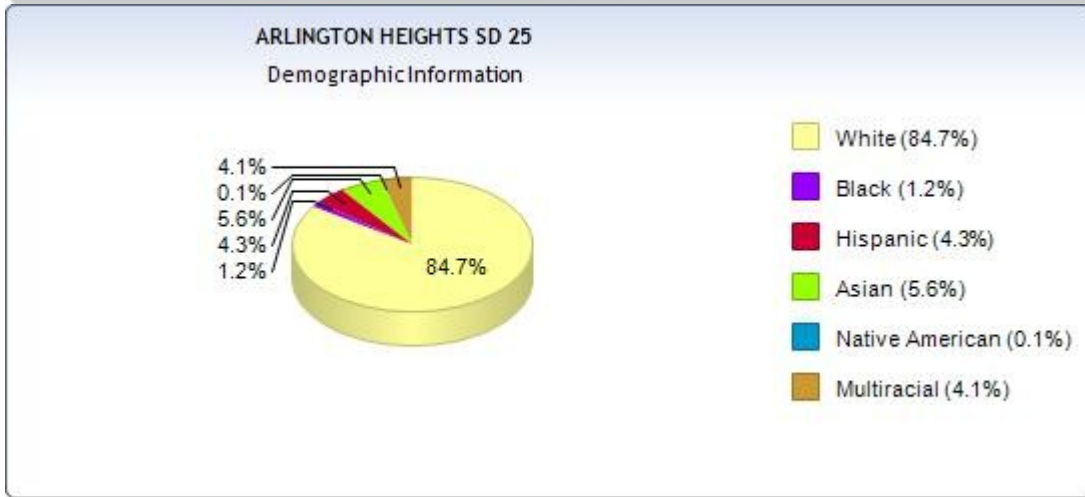

All Tests    
  ISAT    
  IAA

County: **Cook**

City: **Small** [?](#)

**Administrator**

Dr. Sarah Jerome  
 1200 S Dunton Ave  
 Arlington Heights IL 60005  
 (847)758-4900

**Avg. Teacher Salary:** \$71,658  
**Avg. Teacher Experience:** 13 Years  
**Instructional Expenditure Per Pupil (2008-09):** \$6,514  
**Operational Expenditure Per Pupil (2008-09):** \$11,647  
**Low Income:** 8%