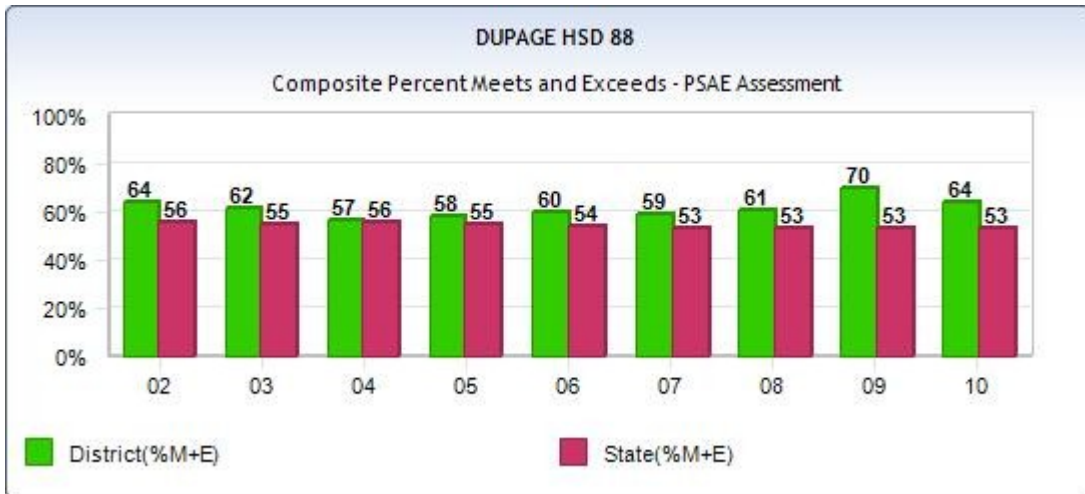

☐ All Tests
☒ PSAE
☐ IAA

County: **Dupage**

Suburb: Large [?](#)

Administrator

Dr. Steven K Humphrey
2 Friendship Plz
Addison IL 60101
(630)530-3980

Avg. Teacher Salary: $86,958

Avg. Teacher Experience: 11.1 Years

Instructional Expenditure Per Pupil (2008-09): $8,143

Operational Expenditure Per Pupil (2008-09): $15,536

Low Income: 37%