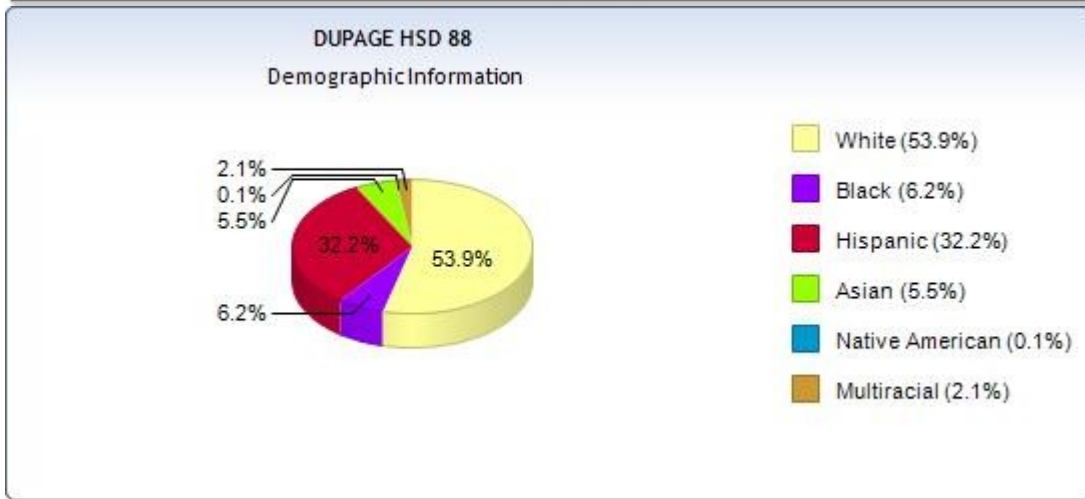

All Tests    
  PSAE    
  IAA

County: **Dupage**

Suburb: Large [?](#)

**Administrator**

Dr. Steven K Humphrey  
 2 Friendship Plz  
 Addison IL 60101  
 (630)530-3980

**Avg. Teacher Salary:** \$86,958

**Avg. Teacher Experience:** 11.1 Years