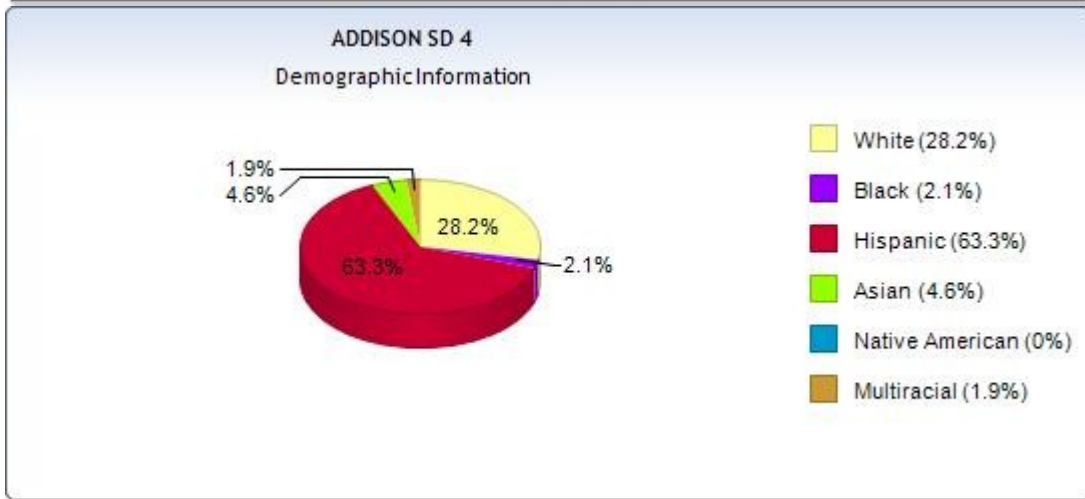

All Tests
  ISAT
  IAA

County: **Dupage**

Suburb: Large [?](#)

**Administrator**

John R Langton  
 222 N JF Kennedy Dr  
 Addison IL 60101  
 (630)458-2425

**Avg. Teacher Salary:** \$63,783  
**Avg. Teacher Experience:** 10.7 Years  
**Instructional Expenditure Per Pupil (2008-09):** \$5,548  
**Operational Expenditure Per Pupil (2008-09):** \$9,473  
**Low Income:** 57%