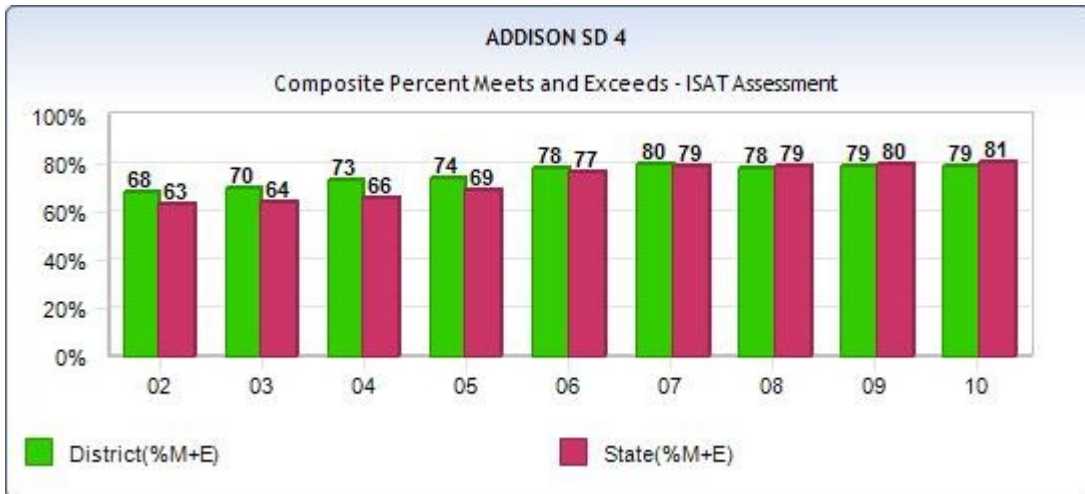

All Tests
  ISAT
  IAA

County: **Dupage**

Suburb: Large [?](#)

**Administrator**

John R Langton  
 222 N JF Kennedy Dr  
 Addison IL 60101  
 (630)458-2425

**Avg. Teacher Salary:** \$63,783  
**Avg. Teacher Experience:** 10.7 Years  
**Instructional Expenditure Per Pupil (2008-09):** \$5,548  
**Operational Expenditure Per Pupil (2008-09):** \$9,473  
**Low Income:** 57%